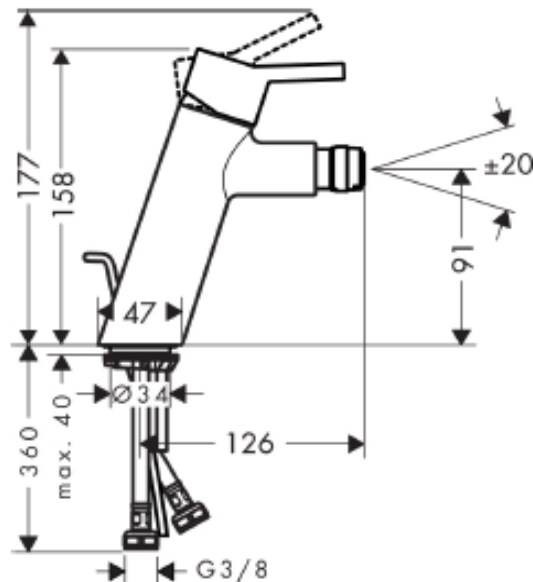

SPECIFICATION SHEET - fittings

BRAND:	hansgrohe	Product Photo:
ORIGIN:	Germany	
SERIES:	Talis S2	
PRODUCT DESCRIPTION:	Single lever bidet mixer • with pop-up waste 1¼" • Flow rate: 7.2 l./min. at 3 bar • Flow pressure; 1~5 bar (15~70 psi)	
MODEL No.	32240 000	
FINISH/COLOUR:	Chrome-plated	
DIMENSIONS:	158mm height 126mm spout projection	
OPTIONAL MATCHING PARTS:	2x angle valve ½"x¾" bidet waste trap	

Technical Informations: Suitable for continous flow water heater

REMINDER:	Pipe flushing must be done before faucets are installed. Failure to do so voids the warranty.
	Do not use cleaners containing abrasive cleansers, ammonia, bleach, acids, waxes, alcohol, solvents or other products not recommended for chrome.
	All information is for reference only, installation shall always be based on the actual product delivered.